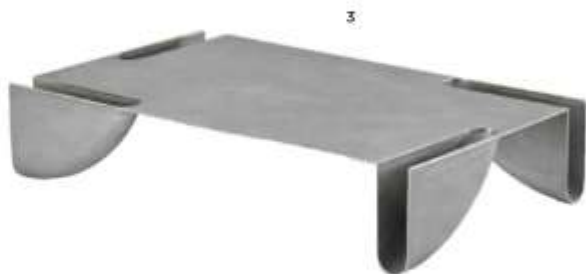

FABULOUS

FOYERS

CLEAN
CONTEMPORARY

Around the room

FROM SOFA-SIDE TO
BEDSIDE, THESE DESIGNS
DO MORE WITH LESS

- 1. x+i O1 coffee table by Xander Vervoort and Leon van Soestel for Phantom Hands. phantomhands.in
- 2. T1 coffee table from BUUDE. buddle.co
- 3. BB coffee table from Corpus Studio. corpus.studio
- 4. Flou side table from Wilver. wilver.in
- 5. Clo bedside table from Magari. magari.in
- 6. Saturn end table from D'alo Modern. daloemodern.com