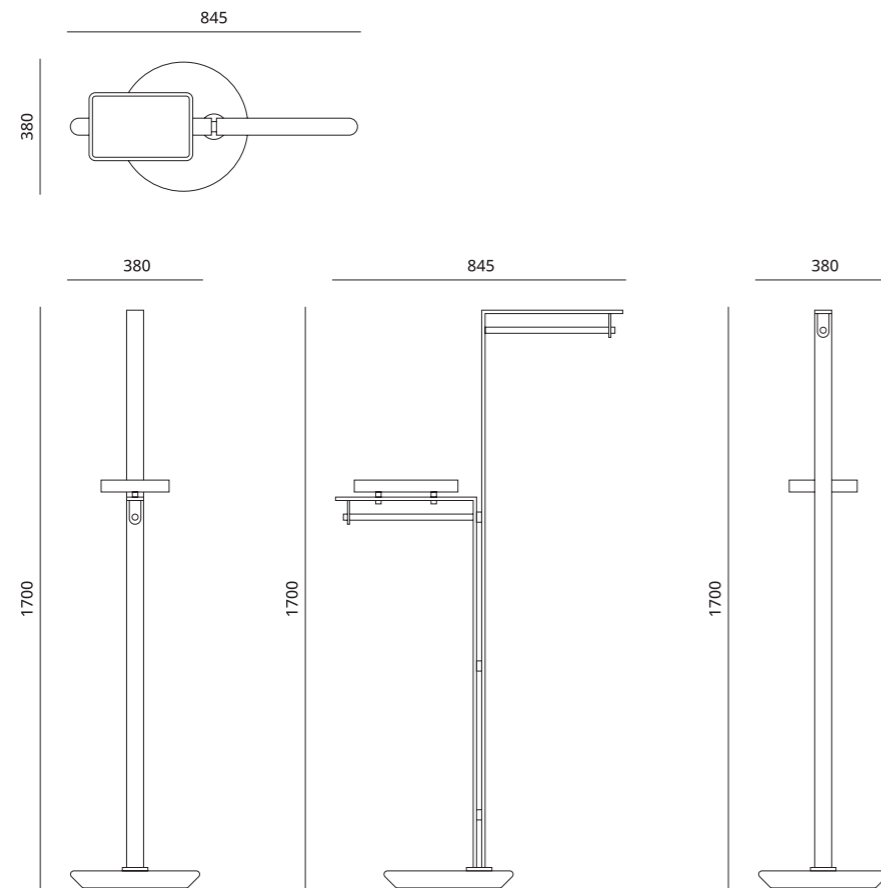

Available Size (In mm)

845 L x 380 D x 1700 H

LIBRO VALET STAND | FINN COLLECTION
 Materials and Finishes

Metal Finishes

Wood / Veneer Finishes

Stone Finishes

Upholstery

Leather options available on request