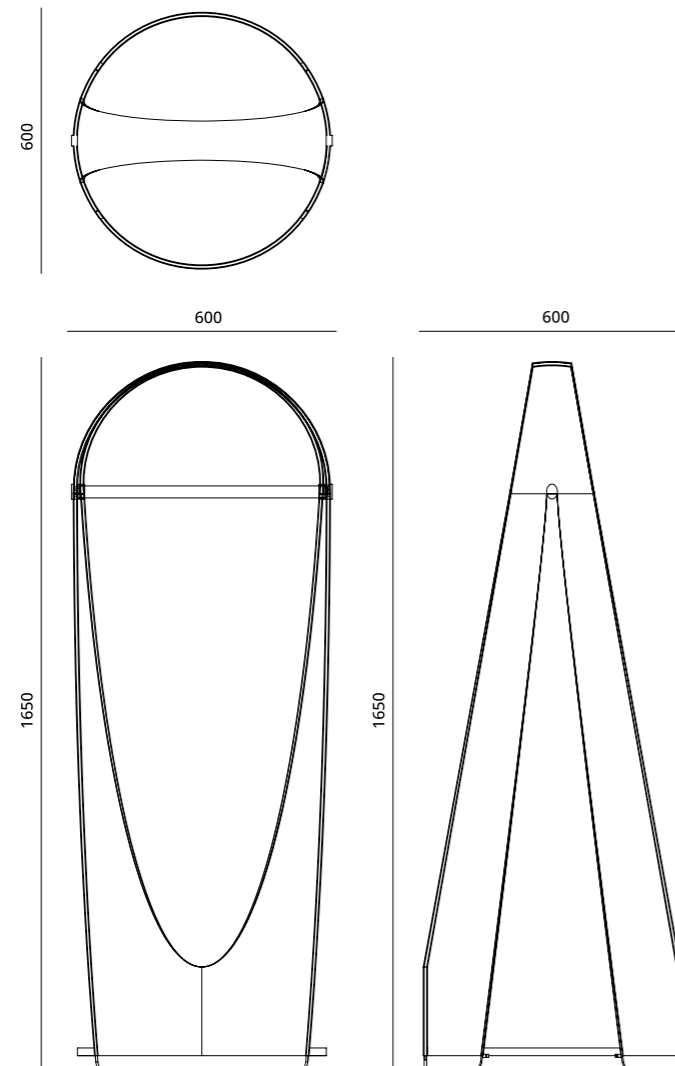

Available Size (In mm)

600 Dia x 1650 H

INCURVATE VALET STAND | AMBIENTE COLLECTION
Materials and Finishes

Metal Finishes

Brass Antique Light

Brass Antique Dark

Copper Antique Light

Black Nickel Antique