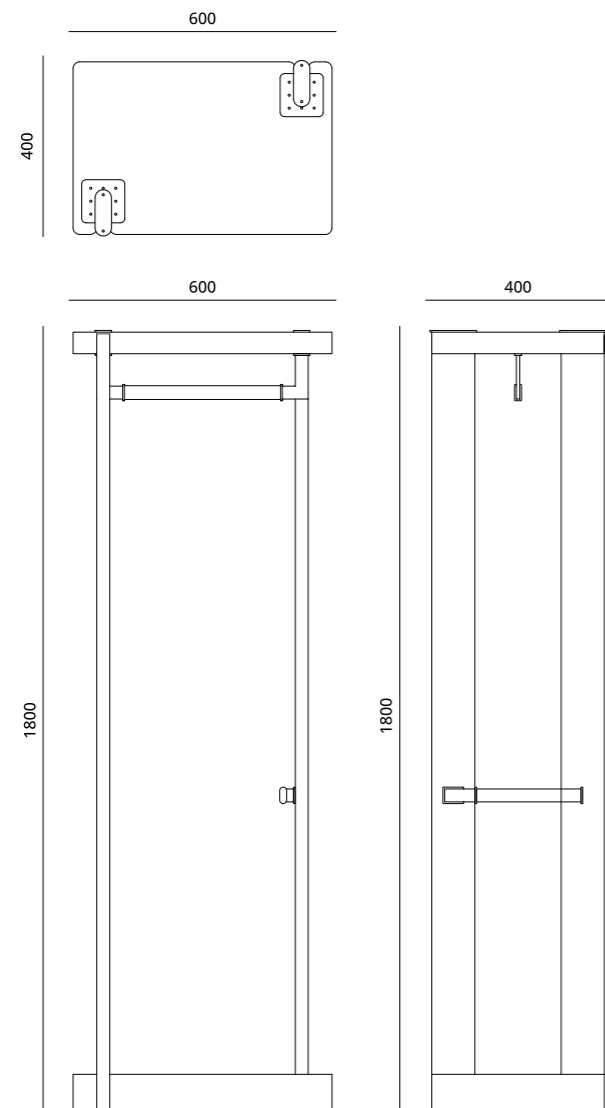

Top and Base- In lacquered wood
Vertical Posts- Cladded in eco leather
Hanging Rails- In metal and eco leather

Available Size (In mm)

600 L x 400 D x 1800 H

STIVA VALET STAND | AMBIENTE COLLECTION
Materials and Finishes