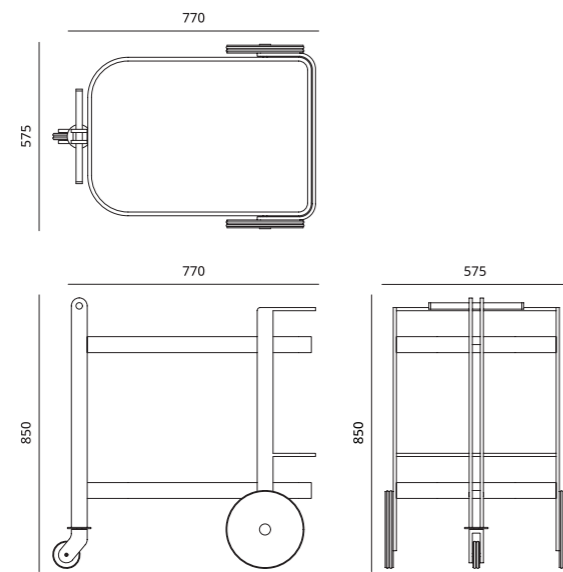

Available Size (In mm)

770 W x 575 D x 850 H

LANCE TROLLEY | FIUM COLLECTION

Materials and Finishes

Metal Finishes

Brass Antique
Light

Brass Antique
Dark

Black Nickel
Antique