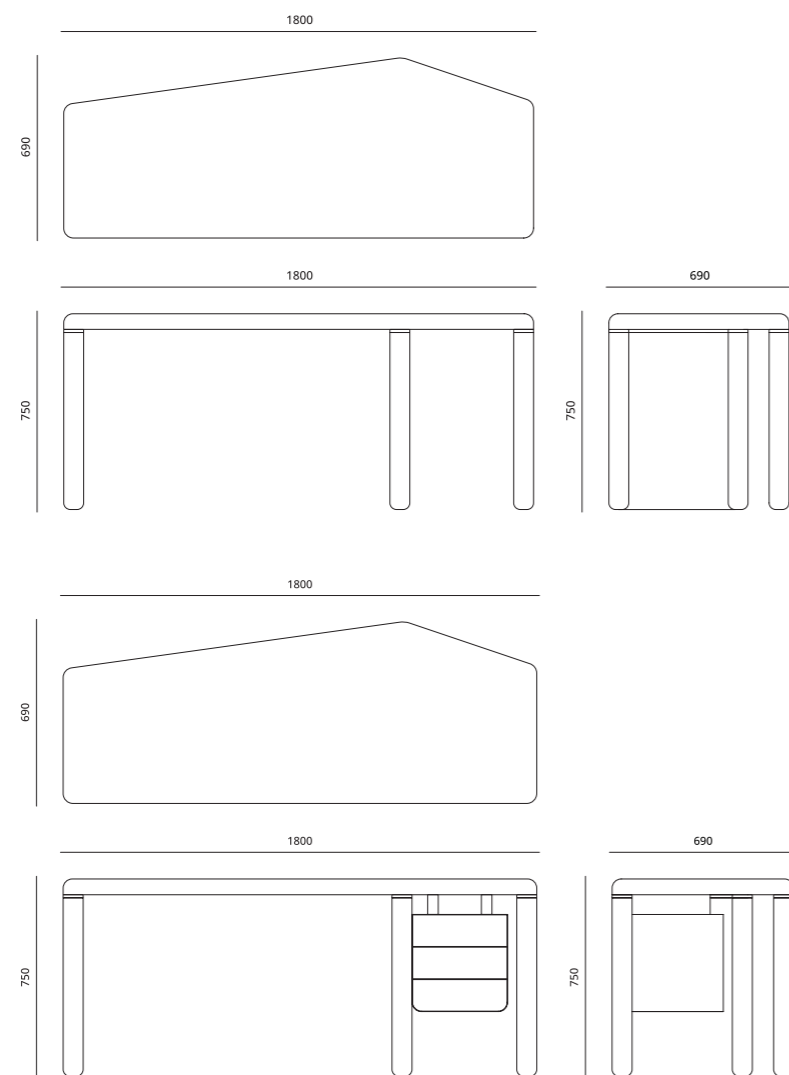

WR 007010

WN 00541

**STELLO STUDY DESK** | FIUM COLLECTION  
 Technical Information

**Details**

Top/ Drawer- In lacquer  
 Base- In lacquer with metal trims

Top/ Drawer- In lacquer  
 Base- In metal  
 Connector- In metal

**Available Size (In mm)**

1800 W x 690 D x 750 H  
 2150 W x 800 D x 750 H

**STELLO STUDY DESK** | FIUM COLLECTION  
 Technical Information