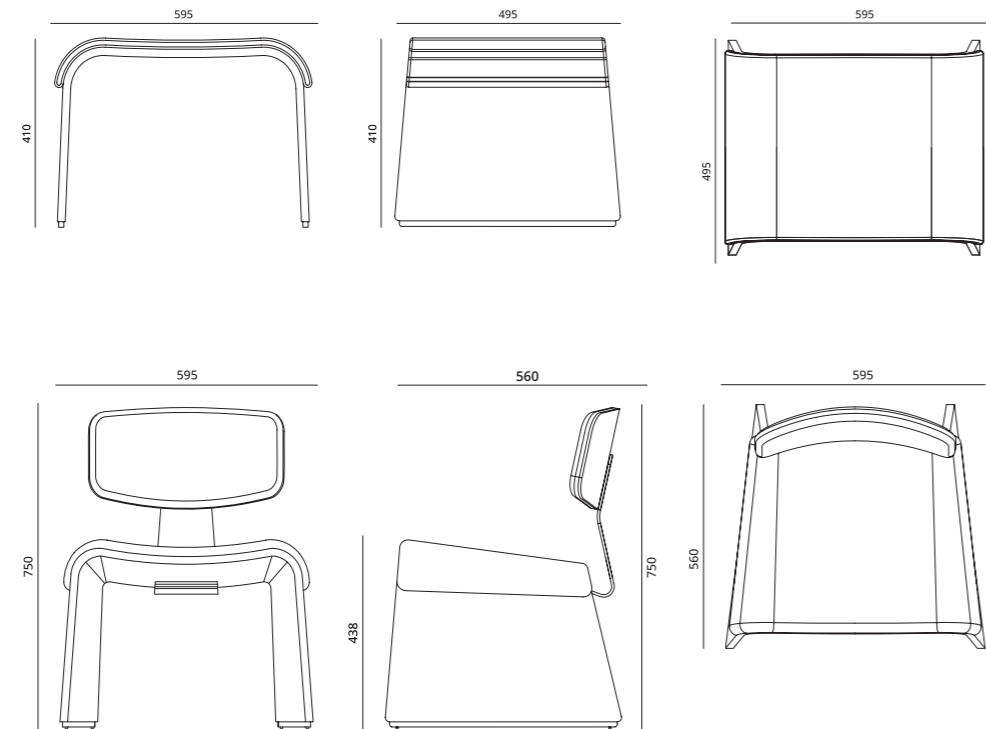

PIEGATO OTTOMAN & LOUNGE CHAIR
Brown Ash Matt | Brass Antique Light | Eco Leather

PIEGATO OTTOMAN & LOUNGE CHAIR | FLEXUS COLLECTION
 Technical Information

Details

Backrest and Seat Structure - Bent plywood in veneer
 Seat and Backrest - Upholstered
 Connecting member - In Bent sheet metal
 Skirting - In metal
 Floor to seat height - 410 mm

Available Size (In mm)

595 L x 495 D x 410 H (Ottoman)
 595 L x 560 D x 750 H (Chair)

PIEGATO OTTOMAN & LOUNGE CHAIR | FLEXUS COLLECTION
 Materials and Finishes

Metal Finishes

Wood / Veneer Finishes

Upholstery

Available Size (In mm)

500 L x 500 D x 400 H
1000 L x 500 D x 400 H
1000 L x 1000 D x 400 H
1500 L x 500 D x 400 H