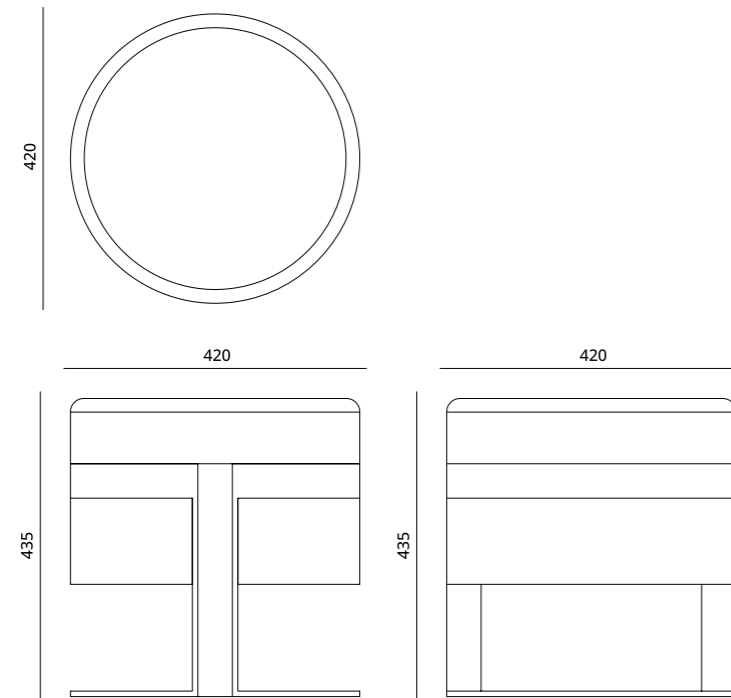

ANELLO OTTOMAN

Fabric | Brass Antique Light

ANELLO OTTOMAN

Fabric | Brass Antique Light

ANELLO OTTOMAN | FIGURA COLLECTION
Technical Information

Details

Structure / Frame - In metal
Seat - Upholstered
Floor to seat height - 435 mm

Available Size (In mm)

420 Dia x 435 H

ANELLO OTTOMAN | FIGURA COLLECTION
Materials and Finishes

Metal Finishes

Brass Antique
Light

Brass Antique
Dark

Black Nickel
Antique

Copper Antique
Light

Available Size (In mm)

595 L x 495 D x 410 H (Ottoman)
 595 L x 560 D x 750 H (Chair)

PIEGATO OTTOMAN & LOUNGE CHAIR | FLEXUS COLLECTION
 Materials and Finishes

Metal Finishes

Wood / Veneer Finishes

Upholstery

Available Size (In mm)

500 L x 500 D x 400 H
1000 L x 500 D x 400 H
1000 L x 1000 D x 400 H
1500 L x 500 D x 400 H