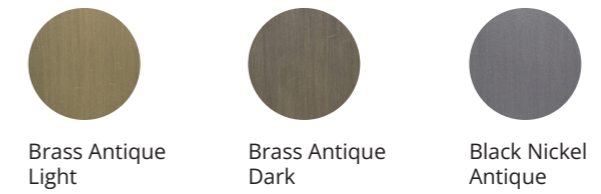

PIEGATO OTTOMAN & LOUNGE CHAIR | FLEXUS COLLECTION
Materials and Finishes

Metal Finishes