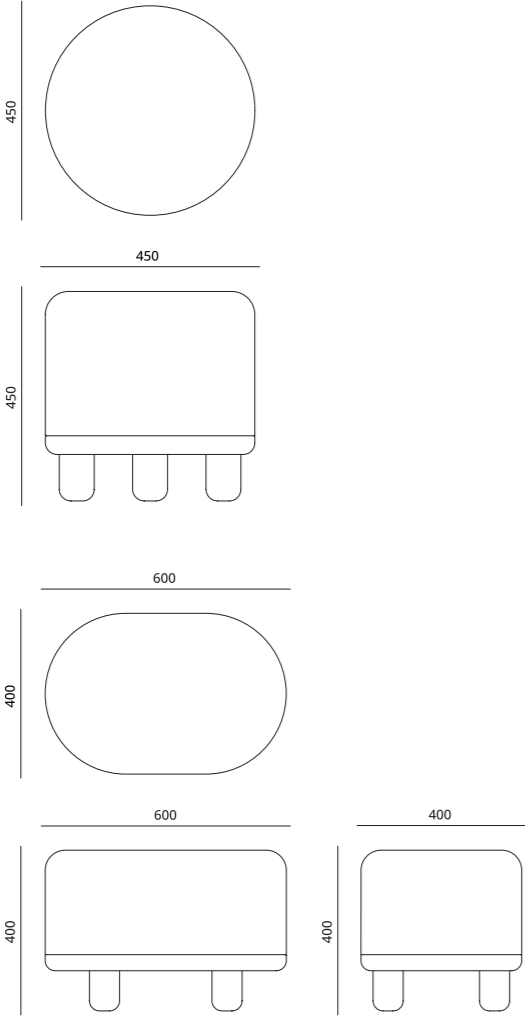

QUILL OTTOMAN | SABLE COLLECTION
Technical Information

Details

Seat- Upholstered
Legs- In wood
Floor to seat height - 400 mm, 450 mm
respectively

Available Size (In mm)

450 Dia x 450 H
600 W x 400 D x 400 H

QUILL OTTOMAN | SABLE COLLECTION
Materials and Finishes

Wood / Veneer Finishes

Upholstery

Fabric options available on request