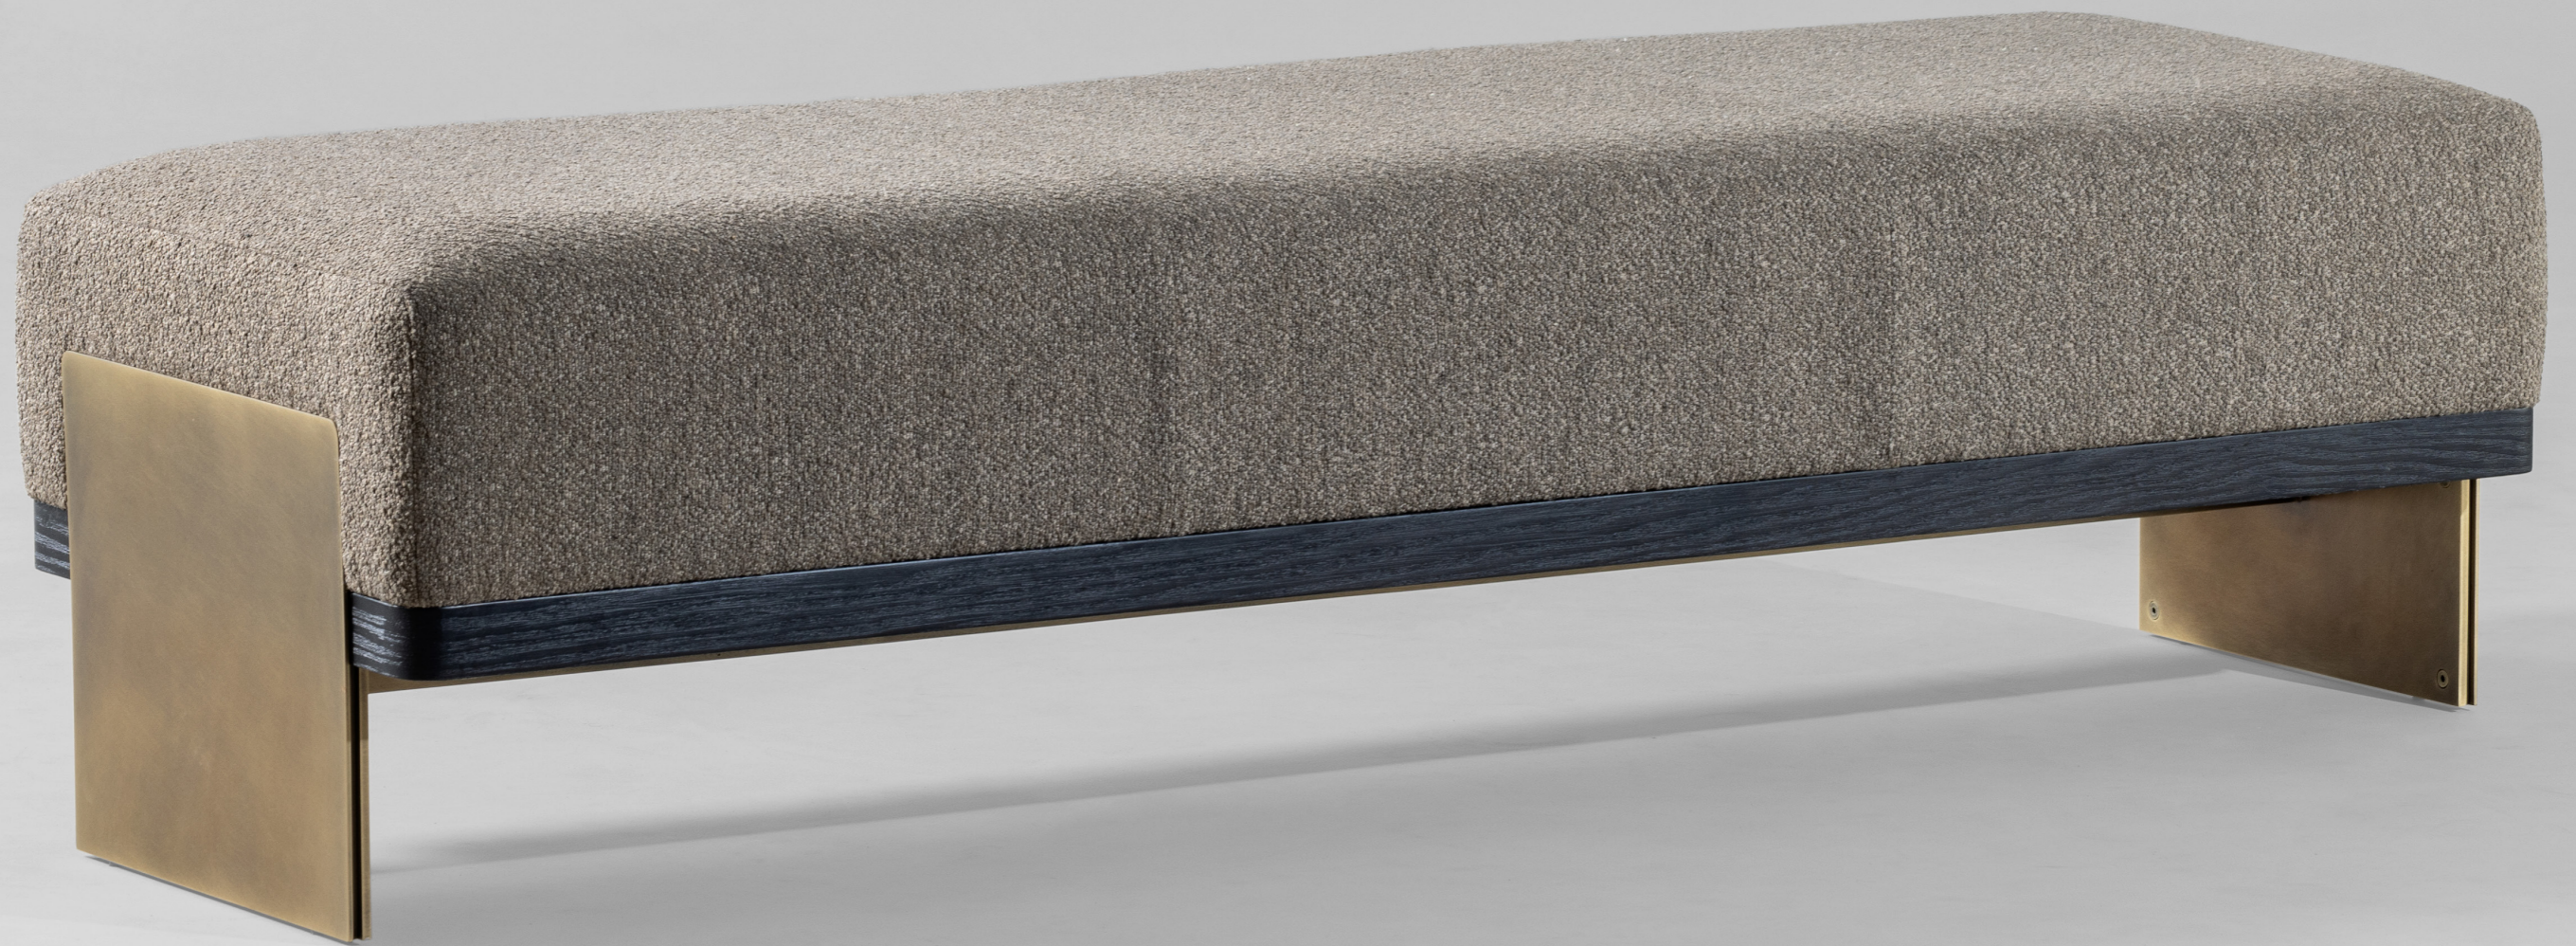

MODULO OTTOMAN

Fabric | Black Stained Ash Matt | Brass Antique Wrinkled