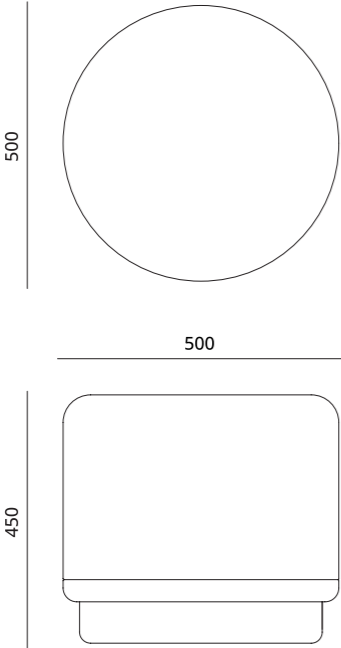

PLUM OTTOMAN | SABLE COLLECTION
Technical Information

Details

Seat- Upholstered
Legs- In wood
Floor to seat height - 450 mm

Available Size (In mm)

500 Dia x 450 H

PLUM OTTOMAN | SABLE COLLECTION
Materials and Finishes