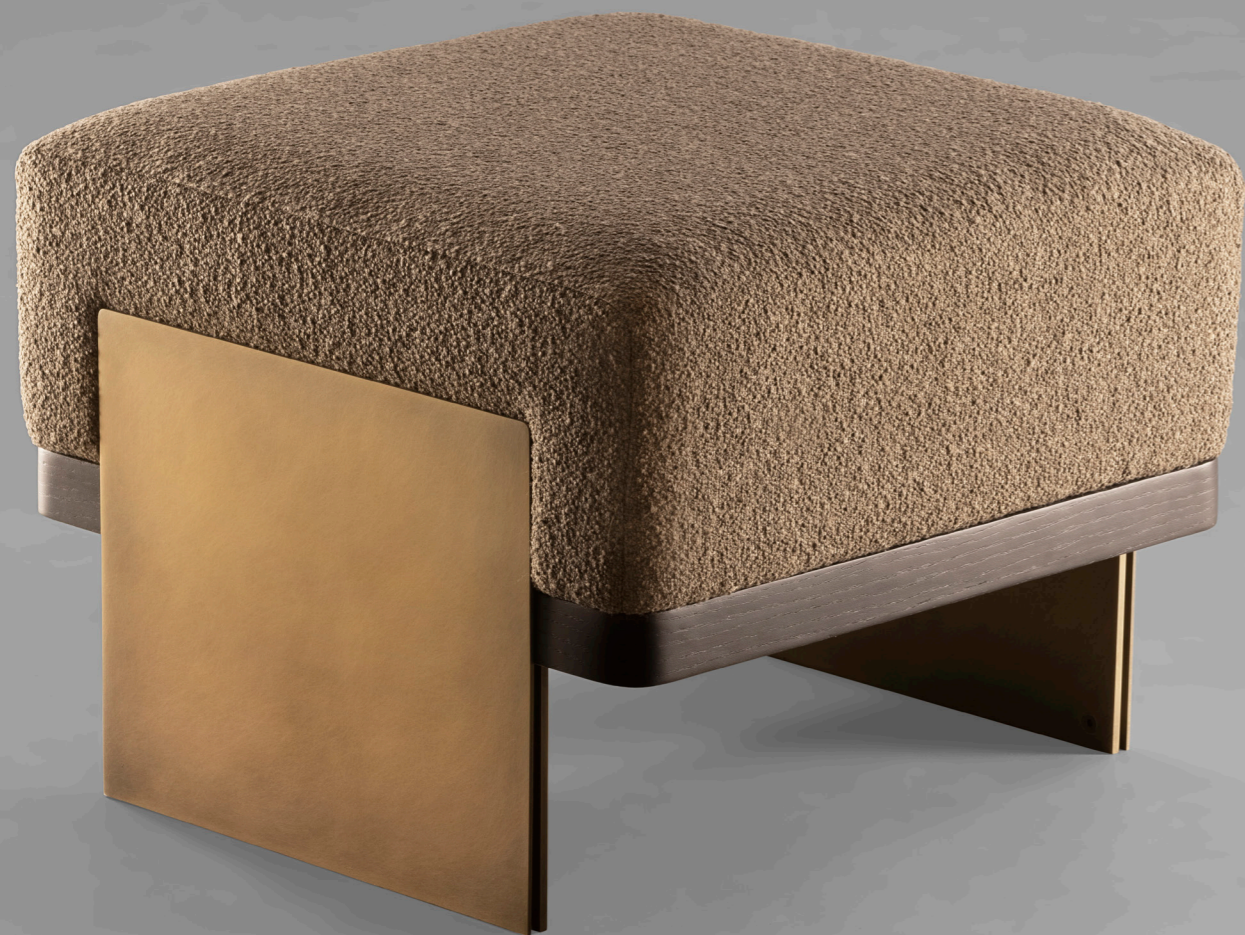

MODULO OTTOMAN

Fabric | Brown Ash Matt | Brass Antique Wrinkled

MODULO OTTOMAN | PLANUM COLLECTION
Materials and Finishes

Metal Finishes

Wood / Veneer Finishes

Upholstery

Fabric and Leather options available on request