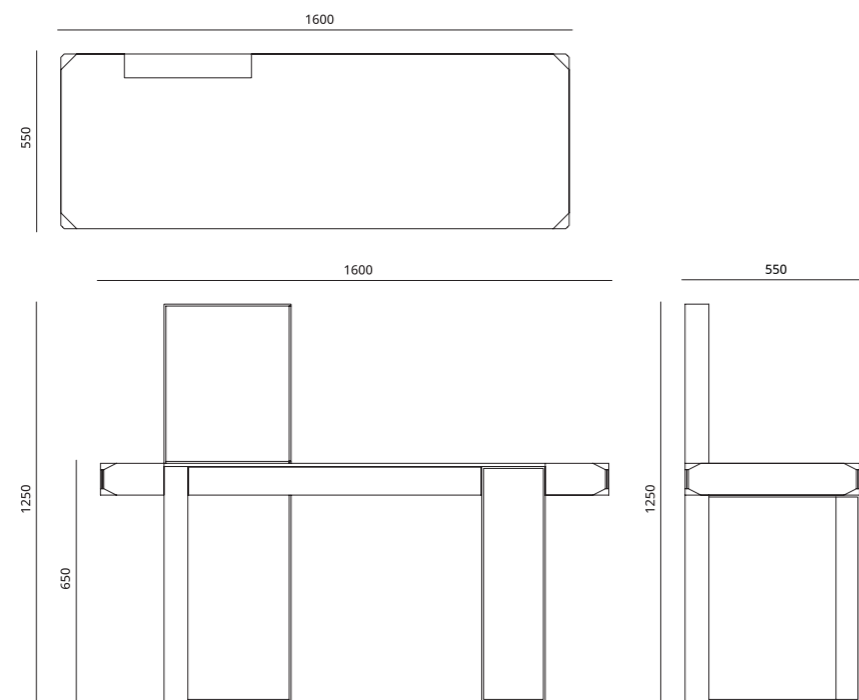

LA STRA DRESSER
MARCO COLLECTION

Lastra is a range of designs for the tables, having a play of mass and void in the combination of multiple frames of slabs. Wooden table tops with chamfered corners are held by metal frame base making it look edgy.

LASTRA DRESSER

Brass Antique Light (Frame) | Brass Stagnant (Panel) | Brown Oak Matt

LASTRA DRESSER | MARCO COLLECTION
 Technical Information

Details

Table Top Carcass- In veneer
 Back and Front Panels- In stone tile, oxidised metal
 Drawer internal- In suede and veneer
 Structure- In metal
 Mirror incorporated with profile light

Available Size (In mm)

1600 L x 550 D x 1250 H

LASTRA DRESSER | MARCO COLLECTION
 Materials and Finishes

Metal Finishes

Wood / Veneer Finishes

Tile Finishes

Upholstery

Internals in Grey Suede

Glass

Extra clear mirror with profile light