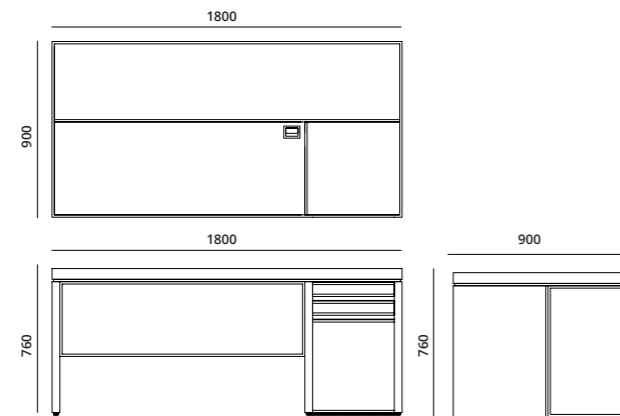

Available Size (In mm)

1800 L x 900 D x 760H
 2400 L x 1000 D x 760 H
 2400 L x 2085 x 760 H
 (L-shaped)

AEQUOR DIRECTOR'S DESK | FIGURA COLLECTION
 Technical Information