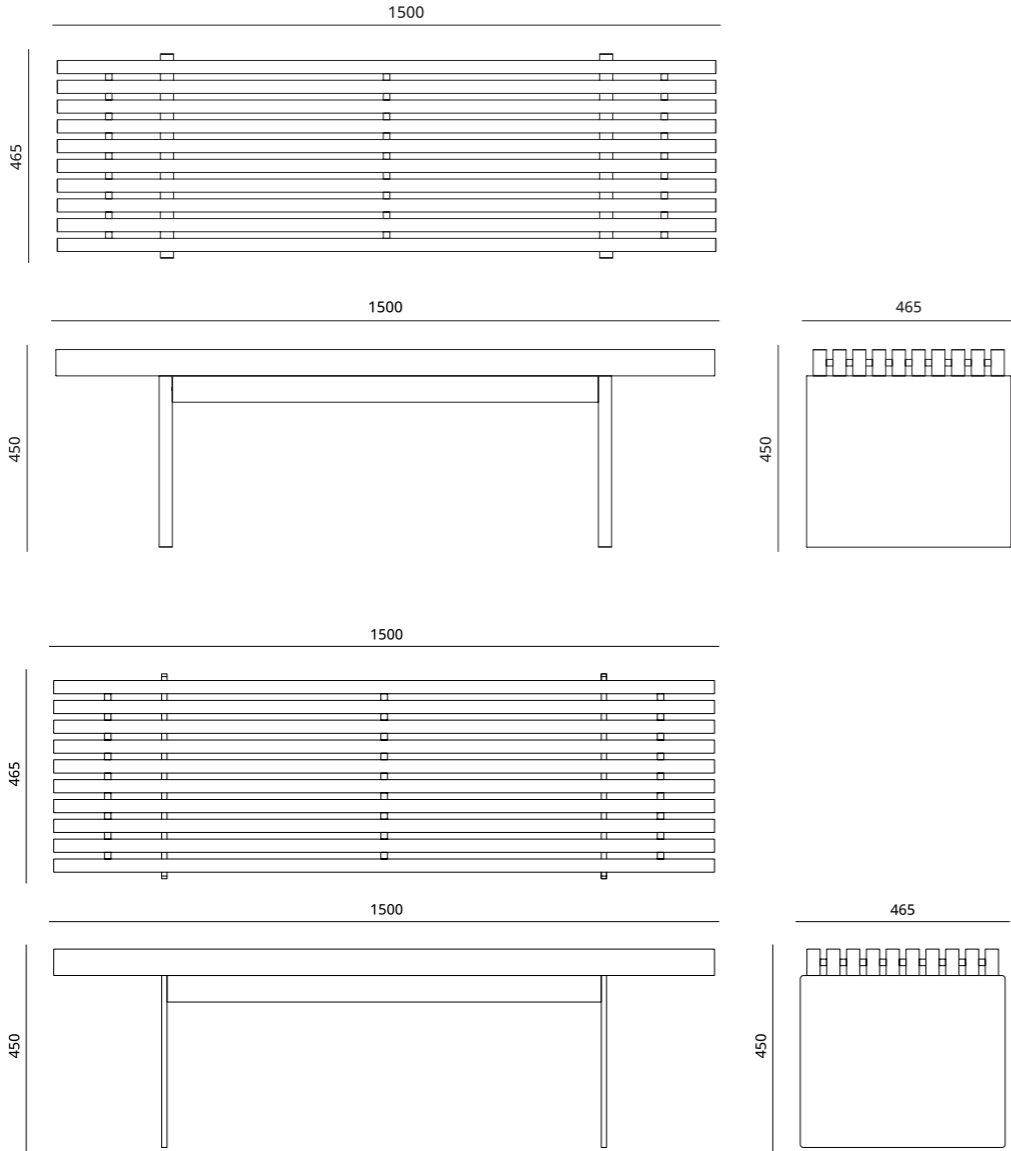

An array of linear wooden slats evocative of joists, Travetto Bench is available in earthy tones of wood, the base of which is available either in wood or in metal.

**TRAVETTO BENCH**

Brown Ash Matt

**TRAVETTO BENCH**

Black Stained Ash Matt | Brass Antique Dark

**TRAVETTO BENCH**

Umbre Ash Matt

3

**TRAVETTO BENCH**

- 1. Brown Ash Matt
- 2. Black Stained Ash Matt | Brass Antique Dark
- 3. Umbre Ash Matt

**TRAVETTO BENCH** | PLANUM COLLECTION  
 Technical Information

**Details**

Table top- In veneer  
 Legs- In veneer, metal  
 Connecting member- In metal  
 Floor to seat height- 450 mm

**Available Size (In mm)**

1500 L x 465 D x 450 H

**TRAVETTO BENCH** | PLANUM COLLECTION  
 Materials and Finishes

**Available Size (In mm)**

1500 L x 475 D x 450 H

**BRUTE BENCH | DOLCE COLLECTION**  
Materials and Finishes

**Wood / Veneer Finishes**

GW 02- Black  
Stained

GW 02- Dark  
Walnut Stained

**Upholstery**

Fabric options available on request