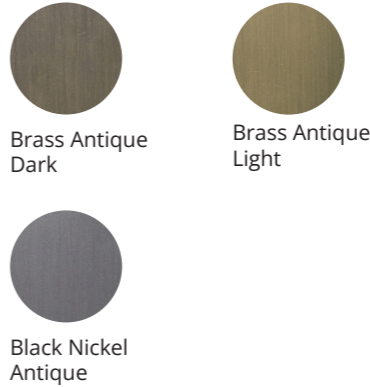

TRAVETTO BENCH | PLANUM COLLECTION
Materials and Finishes

Metal Finishes