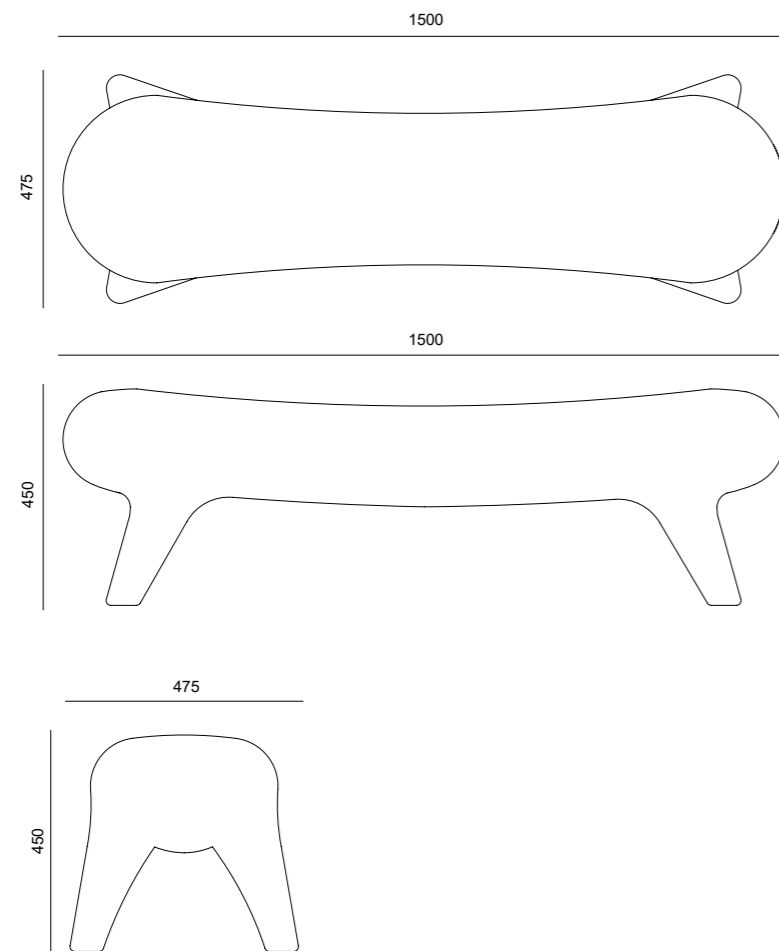

**Details**

Table top- In veneer  
 Legs- In veneer, metal  
 Connecting member- In metal  
 Floor to seat height- 450 mm

**Available Size (In mm)**

1500 L x 465 D x 450 H

**TRAVETTO BENCH** | PLANUM COLLECTION  
 Materials and Finishes

**BRUTE BENCH**

GW 02- Black Stained

**BRUTE BENCH**

Fabric

**BRUTE BENCH**

Fabric

**BRUTE BENCH | DOLCE COLLECTION**  
Technical Information

**Details**

Brute Bench (Wood)  
Structure and legs- In hardwood with gouging detail  
Leg Buffers- In metal

Brute Bench (Upholstery)  
Seat and Legs- Upholstered  
Leg Buffers- In metal  
Floor to seat height- 450 mm

**Available Size (In mm)**

1500 L x 475 D x 450 H

**BRUTE BENCH | DOLCE COLLECTION**  
Materials and Finishes

**Wood / Veneer Finishes**

GW 02- Black  
Stained

GW 02- Dark  
Walnut Stained

**Upholstery**

Fabric options available on request