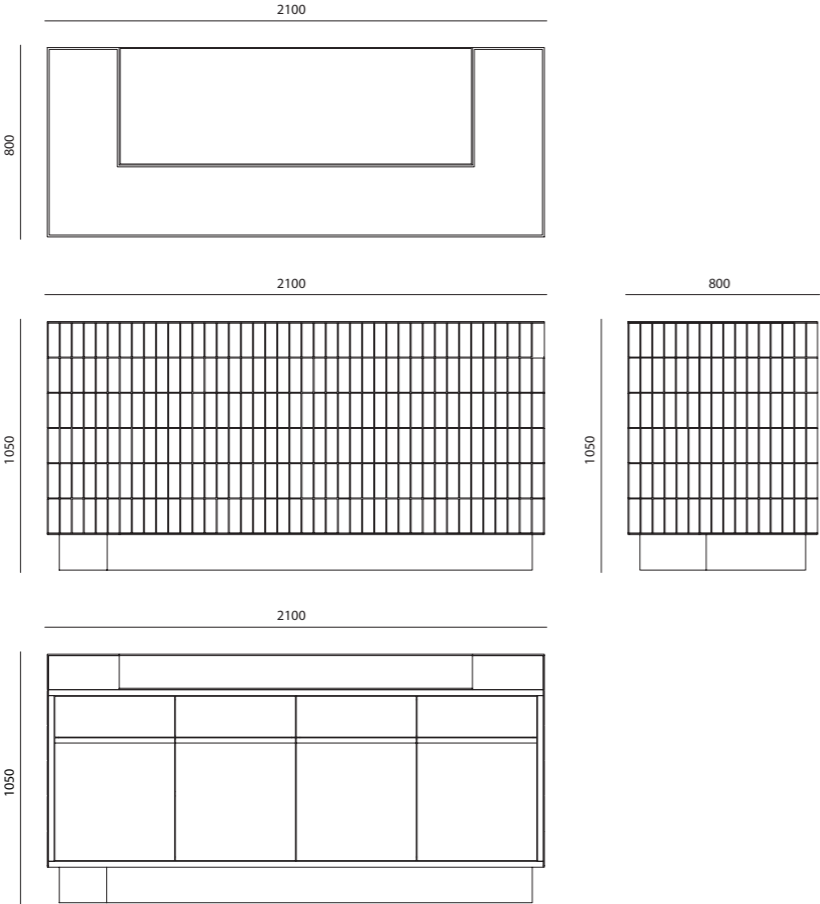

**Details**

- Front and Side Fascia- In metal
- Back Shutter and Drawer Fascia- In veneer
- Carcass- In veneer
- Counter Top- In stone tile
- Drawer Partition- In laminated wood
- Skirting- In veneer

**Available Size (In mm)**

- 2100 L x 800 D x 1050 H
- 3000 L x 800 D x 1050 H

**FENESTRA BAR COUNTER | FASCIA COLLECTION**  
 Technical Information