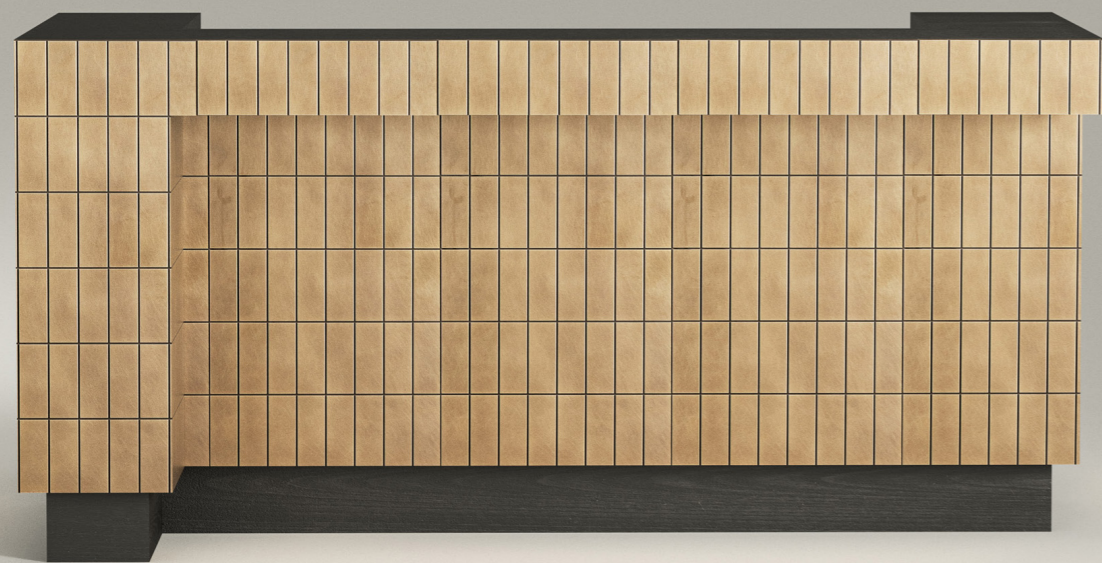

**wriver**

**BAR COUNTER**

Wriver is a luxury furniture brand proudly made in India; making contemporary designs grounded in international sensibilities made conveniently accessible to the Indian market through its curated collection and with a range of customisation options.

*At Wriver, we synergise rare craftsmanship and material innovation with comprehensive savoir-faire, to produce premium-quality, unmatched designs for empowering interiors.*

**FENESTRA BAR COUNTER**  
FASCIA COLLECTION

Fenestra is a series of free standing cabinets, the surface of which is conceptualized as the fenestration of an architectural structure. Each module of the surface tile is made out of oxidised metal. The opening of shutters merges with the grooves between the tiles, creating an illusion of a continuous surface. The form mimicking a building, very aptly justifies the idea of furniture as architecture of smaller scale.

- 2100 L x 800 D x 1050 H
- 3000 L x 800 D x 1050 H

**FENESTRA BAR COUNTER | FASCIA COLLECTION**  
 Technical Information