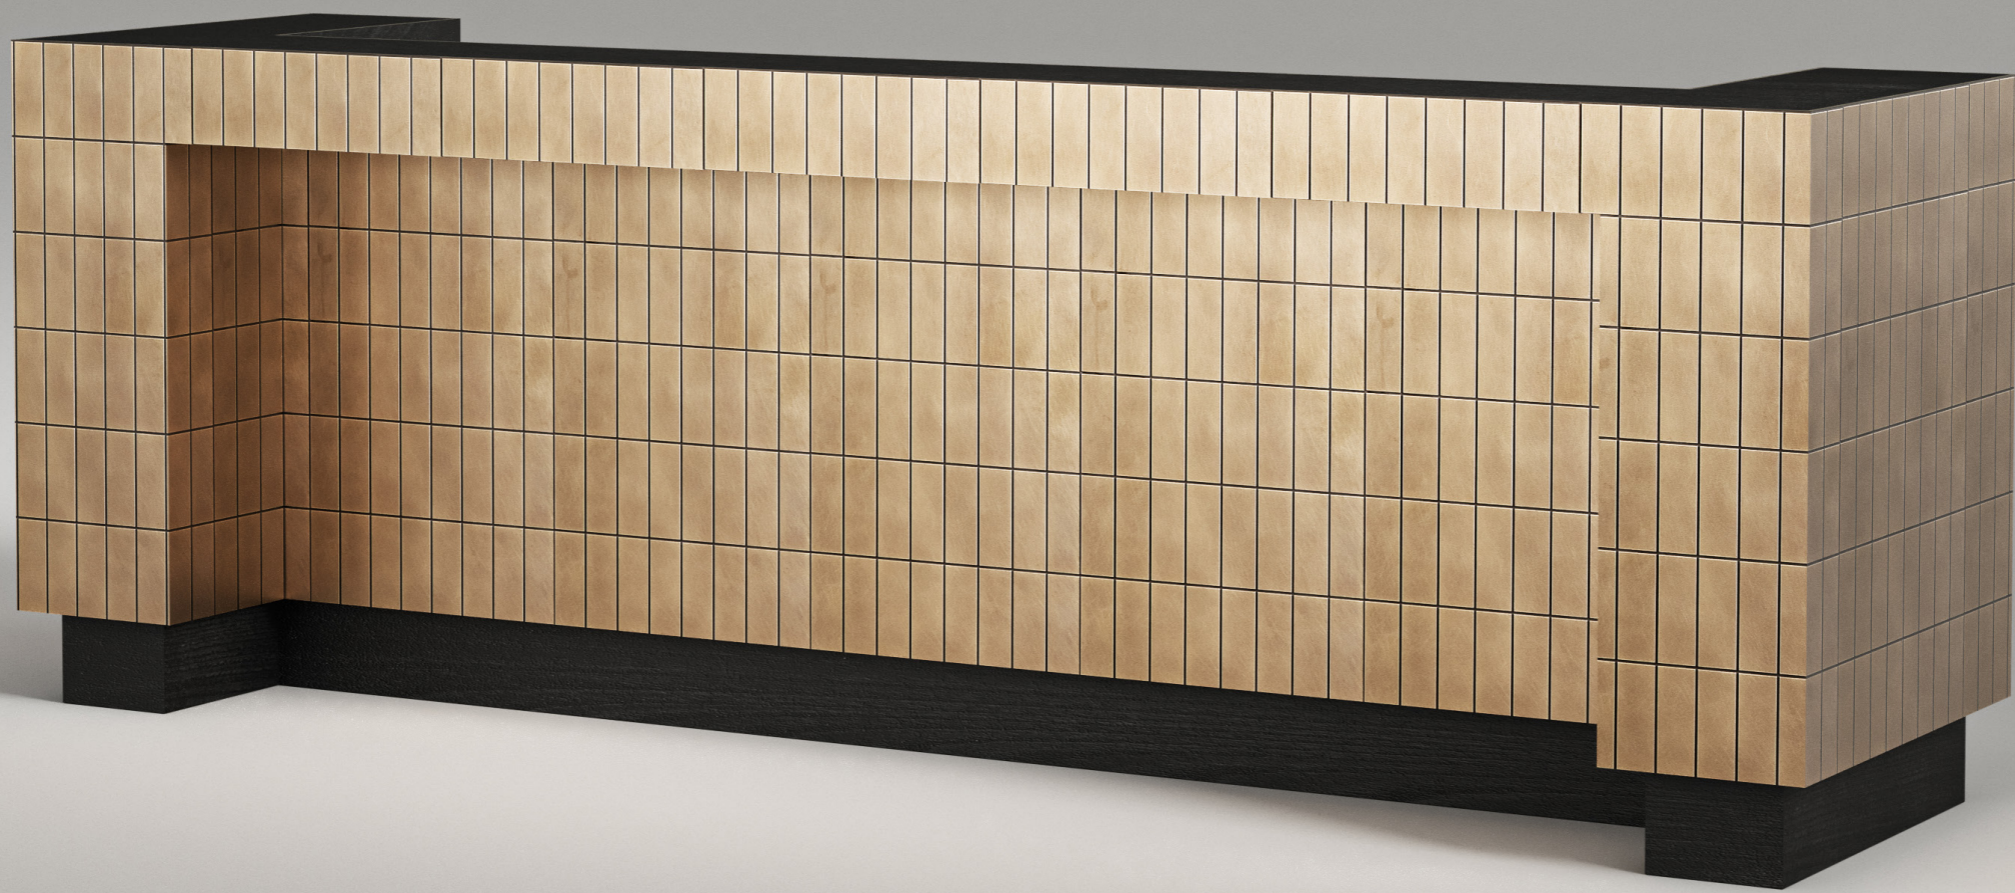

**wriver**

**BAR COUNTER**

Wriver is a luxury furniture brand proudly made in India; making contemporary designs grounded in international sensibilities made conveniently accessible to the Indian market through its curated collection and with a range of customisation options.

*At Wriver, we synergise rare craftsmanship and material innovation with comprehensive savoir-faire, to produce premium-quality, unmatched designs for empowering interiors.*

**FENESTRA BAR COUNTER**  
FASCIA COLLECTION

Fenestra is a series of free standing cabinets, the surface of which is conceptualized as the fenestration of an architectural structure. Each module of the surface tile is made out of oxidised metal. The opening of shutters merges with the grooves between the tiles, creating an illusion of a continuous surface. The form mimicking a building, very aptly justifies the idea of furniture as architecture of smaller scale.

**FENESTRA BAR COUNTER**

Brass Antique Wrinkled | Black Stained Ash Matt | Besalto Vena Scura

**FENESTRA BAR COUNTER**

Brass Antique Wrinkled | Black Stained Ash Matt | Besalto Vena Scura

**FENESTRA BAR COUNTER** | FASCIA COLLECTION  
Materials and Finishes